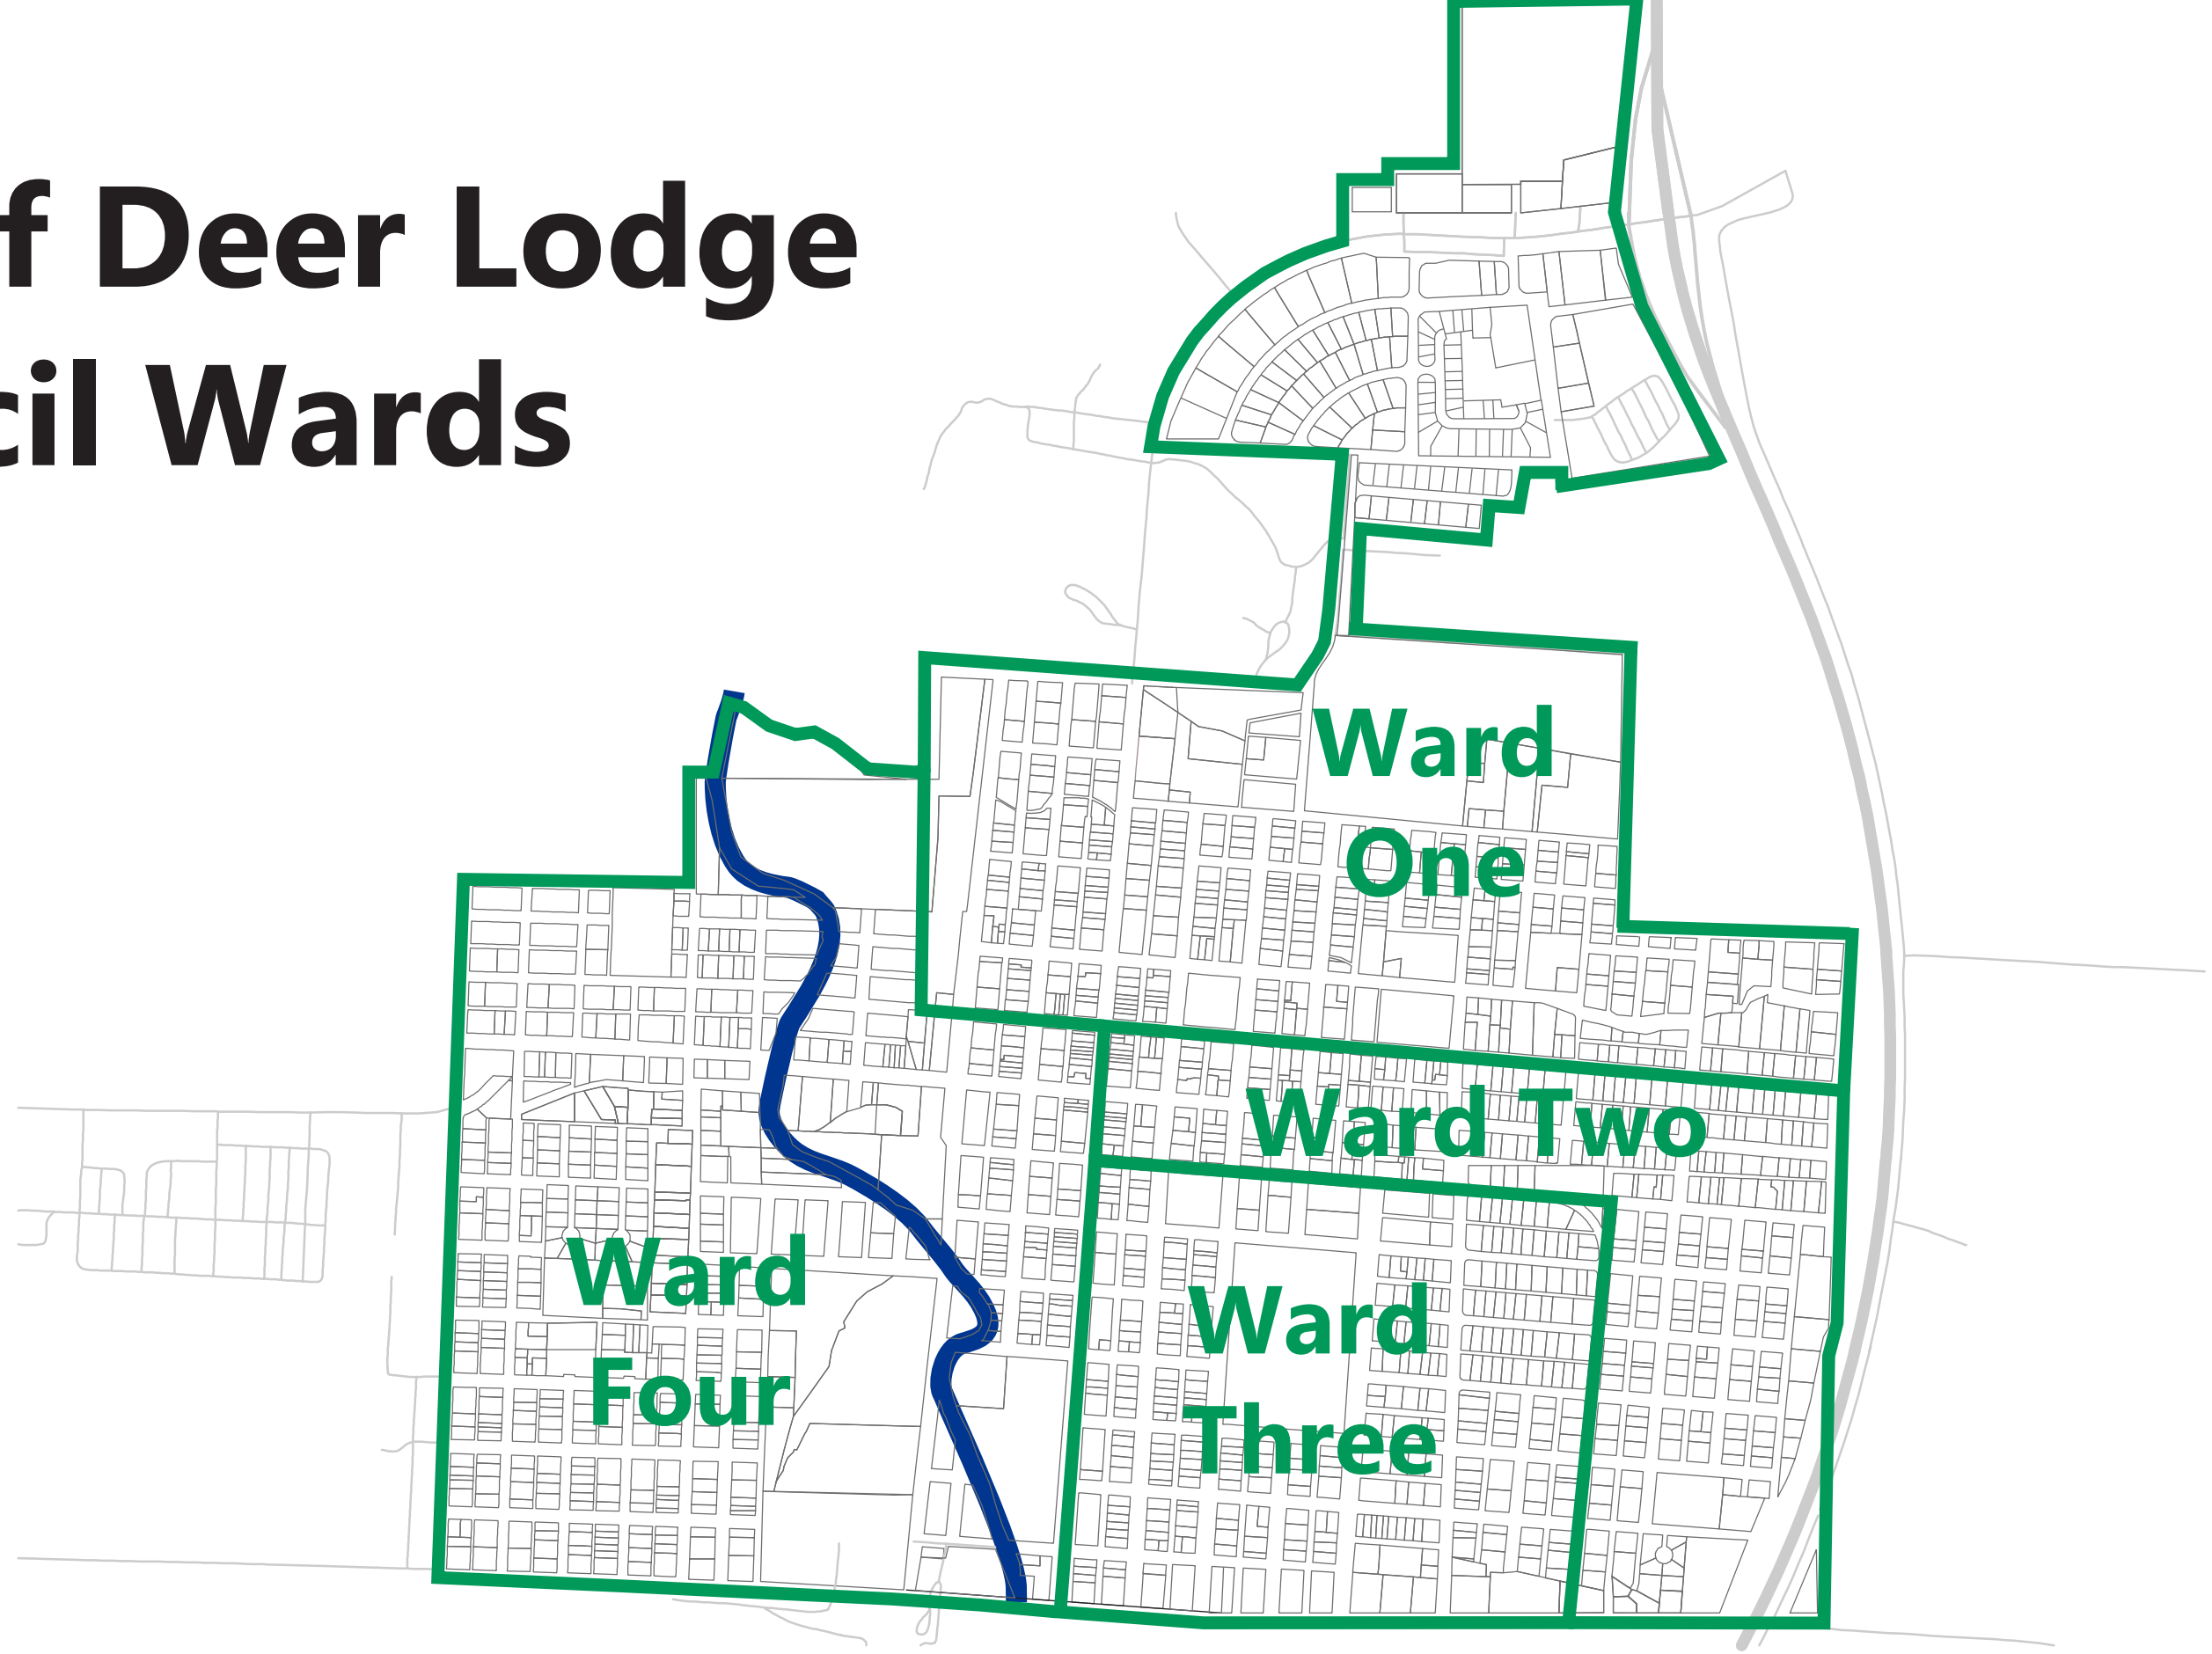

City of Deer Lodge Council Wards

0 500 1,000 Feet

April 1, 2020